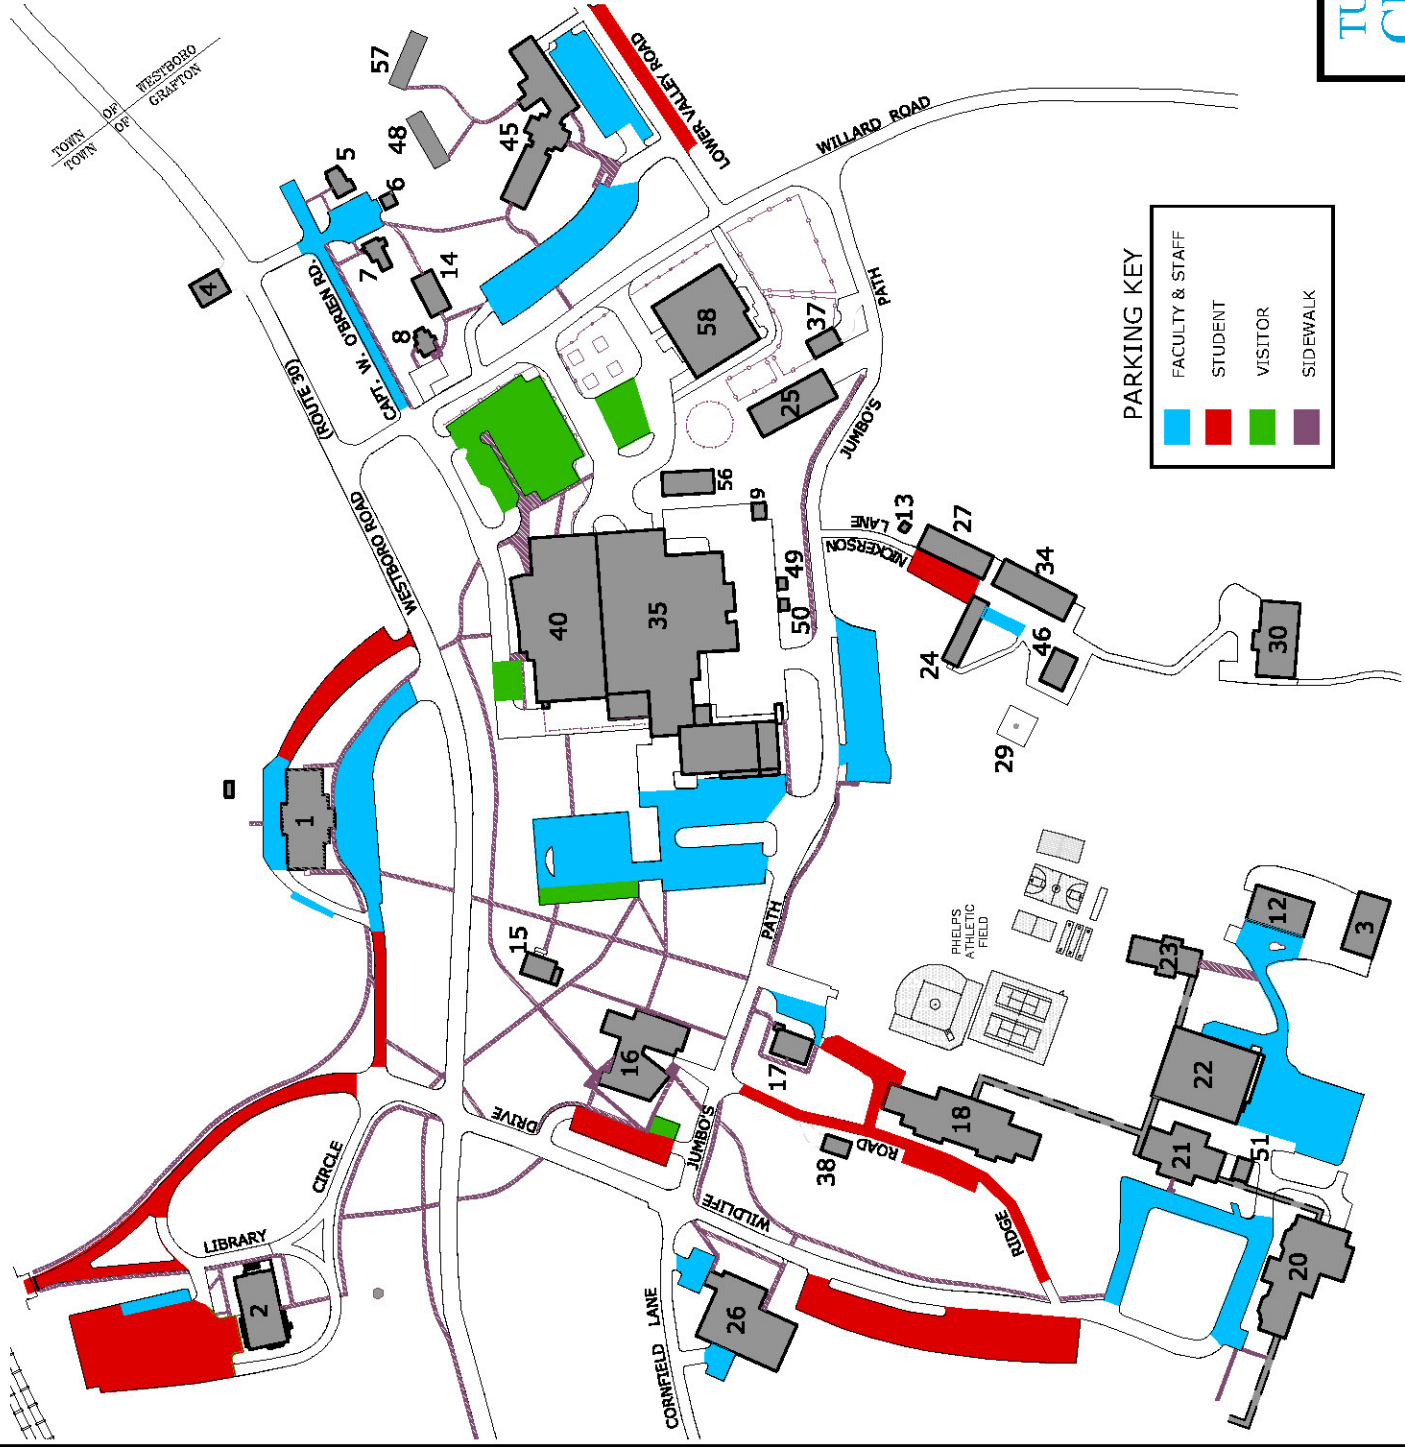

A B C D E F G H I J

Bldg #	Building Name	Grid
1	Jean Mayer Administration Building	2A
2	Franklin M. Loew Veterinary Medical Education Center	2A
3	Equine & Livestock Teaching Barn	8C
4	Locust Barn	2F
5	Center for Animals and Public Policy	2G
6	Seasonal Equipment Storage	3G
7	Cummings Support Center	3F
8	Alpha Psi Student Center	3F
9	Medical Gas Storage	5E
10	Grain Feed Storage Bar	(Not Shown)
11	Swine Housing Unit II	(Not Shown)
12	Goat Reproduction Barn II	7C
13	Sheep Equipment Storage	5E
14	54 Willard Road Faculty Offices	3F
15	Central Services / Campus Police	3C
16	Varis Campus Center	4C
17	1 Ridge Road Faculty Offices	5C
18	Building 18 (vacant)	6B
19		
20	Department of Biomedical Sciences	7A
21	Laboratory Support Building	7B
22	Amelia Peabody Pavilion	7B
23	Campus Storage	7C
24	Poultry Instructional Barn	6E
25	Equine Housing I	5F
26	David McGrath Veterinary Teaching Laboratory	5A
27	Sheep Instructional Barn	6E
28		
29	Sprint Cell Phone Tower	6D
30	Beef Cattle Instructional Barn	7E
31	Old Sewerage Treatment Tanks	(Not Shown)
32	Swine Housing Unit I	(Not Shown)
33		
34	Farm Machinery Shop	6E
35	Large Animal Hospital	4E
36		
37	Road Sand and Salt Storage	5F
38	Flight Cage	5B
39	Corn Dryer & Storage Barn	(Not Shown)
40	The Henry & Lois Foster Hospital for Small Animal	4E
41		
42		
43	Composting at Lower Valley Road	(Not Shown)
44	Old Well Pump House	(Not Shown)
45	Bernice Barbour Wildlife Medicine Building	3G
46	Hay Storage Barn	6D
47	Old Sewer Pump House	(Not Shown)
48	Eagle Flight Cage	3G
49	Hospital Waste Storage	5E
50	Hospital Feed Storage	5E
51	31 Wildlife Drive Offices	7B
52		
53	Swine I Feed Storage Barn	(Not Shown)
54	Woodstock Field Service	(Not Shown)
55	New England Regional Biosafety Lab	(Not Shown)
56	Isolation Building	4E
57	Shalin Lui Healing Cage	3G
58	Equine Sports Medicine Complex	4F

PARKING KEY

- FACULTY & STAFF (Blue)
- STUDENT (Red)
- VISITOR (Green)
- SIDEWALK (Purple)

TUFTS
CUMMINGS SCHOOL
 OF VETERINARY MEDICINE