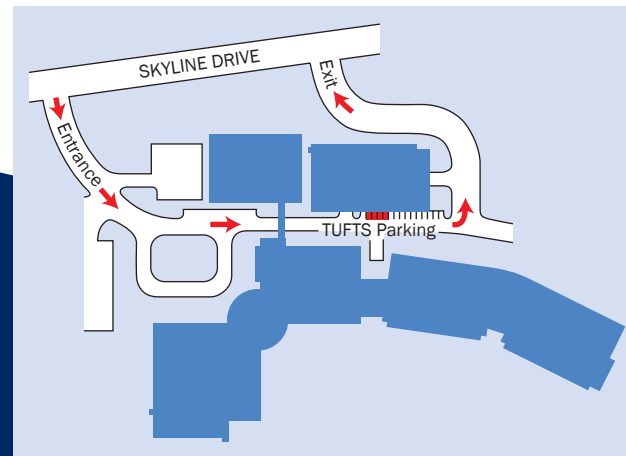

## Directions to Worcester Technical High School

### From the North or East:

Take I-290 West to Exit 18. At the end of the ramp turn right onto Lincoln Street. Bear left at next traffic signal. Turn left onto Route 9 East/Belmont Street. At the top of the hill turn left onto Skyline Drive. Take a right onto the school grounds.

### From the South or West:

Take I-290 East to Exit 17. At the end of the ramp turn right onto Belmont Street. Proceed as in the directions from the North/East.

### From Public Transit:

The closest bus stop to the campus is at the corner of Belmont/Route 9 and Skyline Drive. The campus is a short walk up the hill.

*Tufts at Tech is operated through a community partnership between the Cummings School of Veterinary Medicine at Tufts University and Worcester Technical High School. Tufts at Tech is able to help meet the needs of the community thanks to philanthropic support from corporate, foundation and individual donors.*